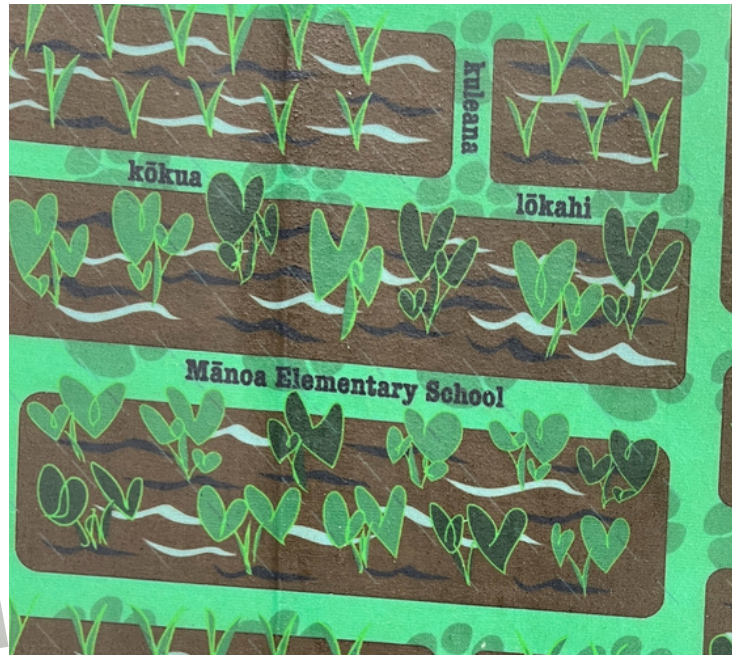

Reusable

RETHINK THE WAY YOU PRESERVE FOOD

What is a Meli Wrap?

Meli Wraps are natural cotton sheets that are coated with locally sourced organic beeswax to be used in place of plastic wrap. Each wrap can be re-washed and used over 150 times!

3-pack
\$25

(7X7, 10X10,
10X16)

Single
\$15

(10"X10")

Limited Quantities available on first come first serve basis.

Complete the order form and return it to the Otemon Box in the office with payment

Order Form